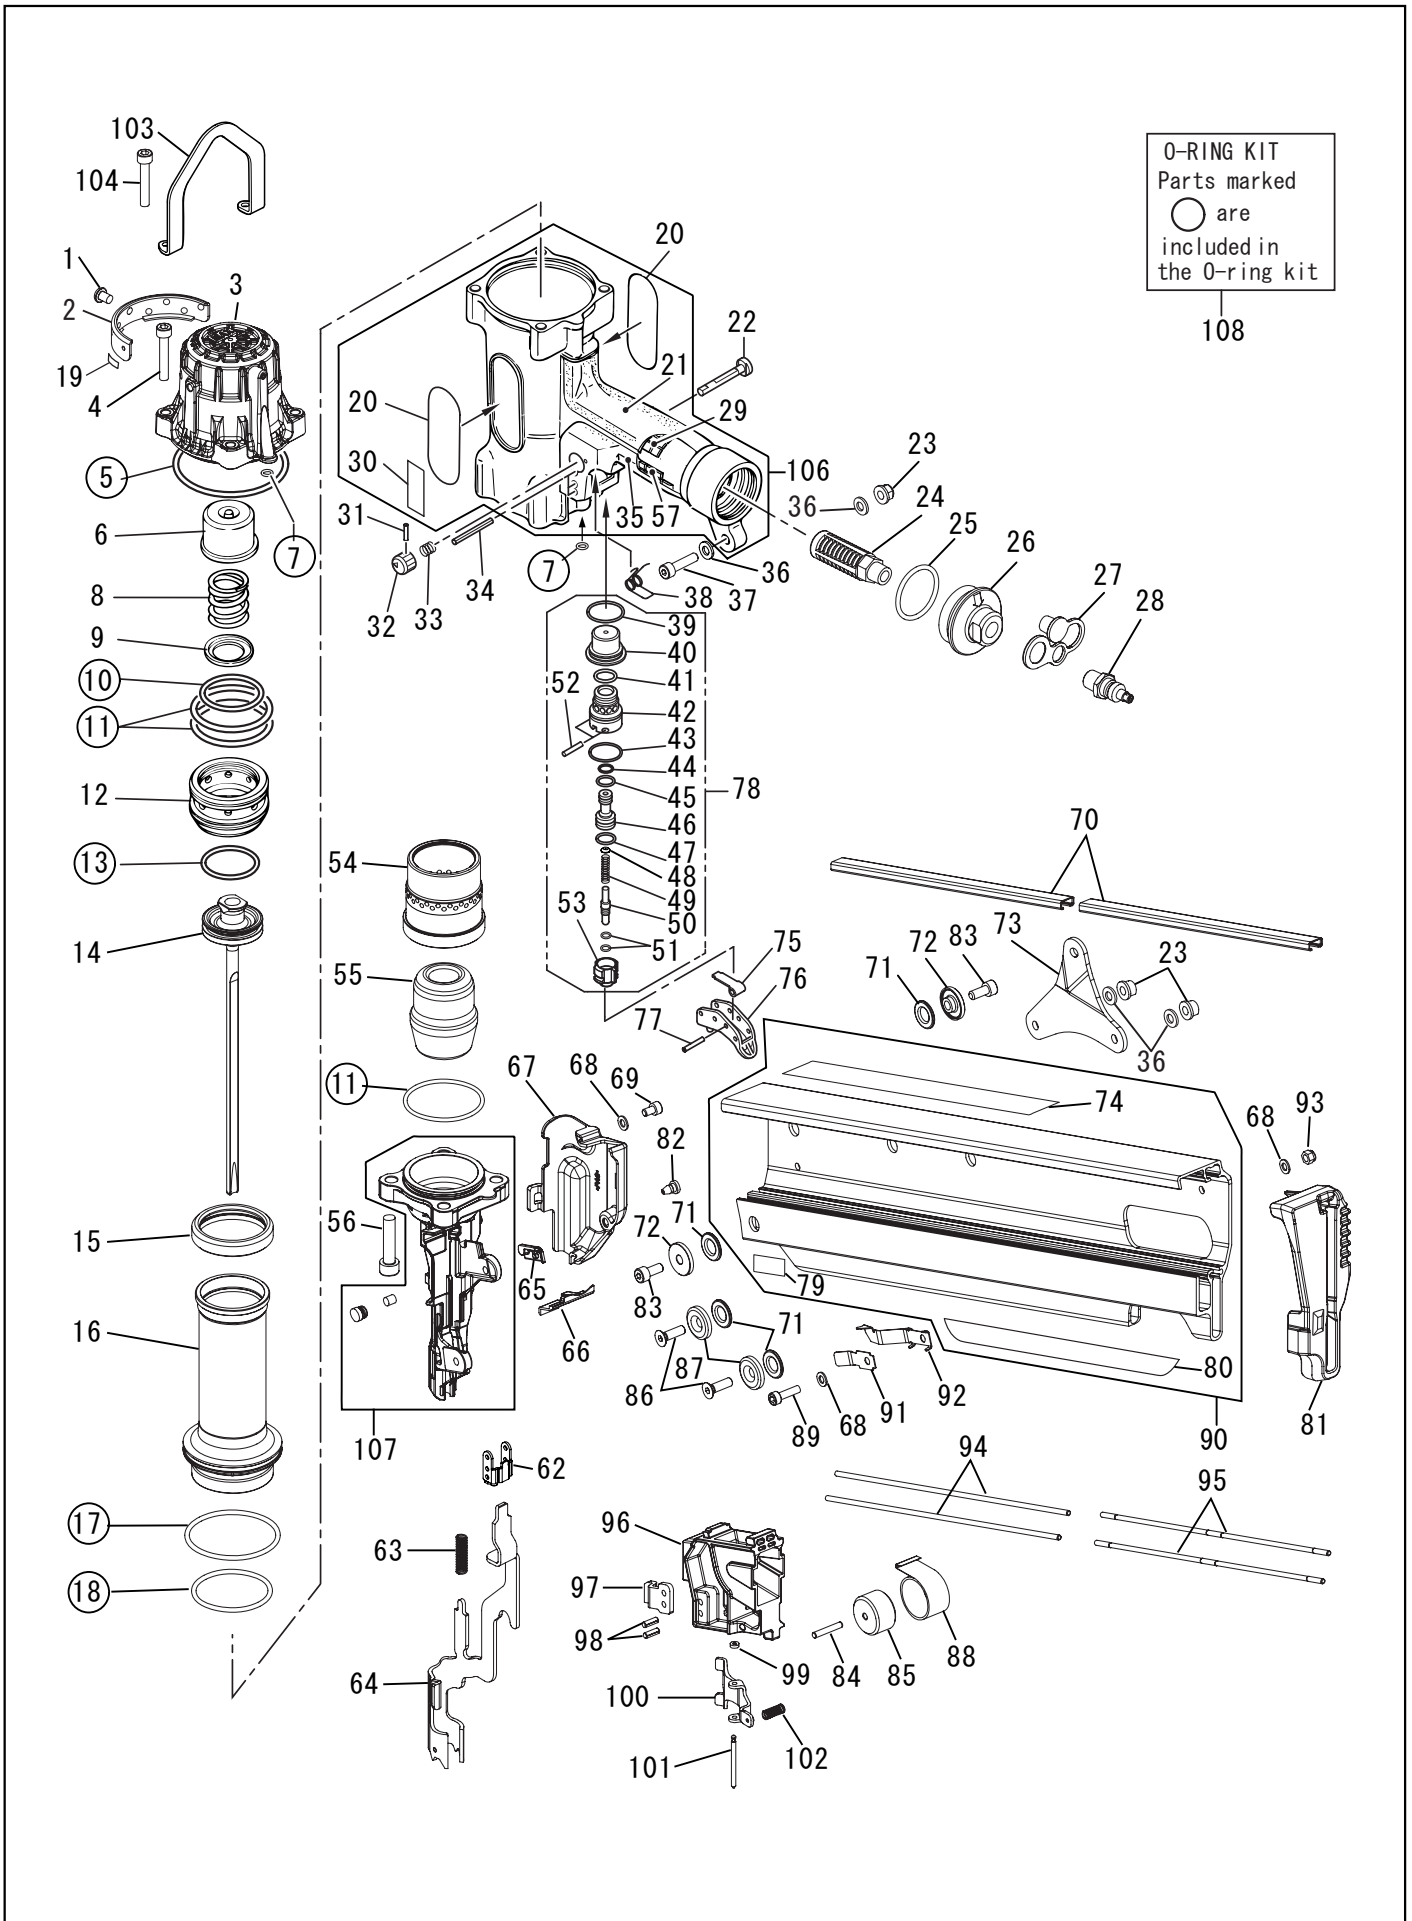

# Stick Nailer

<b>Tool Model</b>	<b>Part NO</b>	<b>Part Code</b>	<b>Description</b>
HS130	1	BB41701	SPECIAL SCREW M6X8
HS130	2	HS10817	EXHAUST COVER
HS130	3	HS70077	CYLINDER CAP UNIT
HS130	4	BB40227	HEX.SOC.HD.CAP SCREW M6X35
HS130	5	HH14040	O-RING ARP568-040
HS130	6	HN10275	PISTON STOP
HS130	7	HH11120	O-RING ARP568-009 CN65079
HS130	8	KK23516	COMP SPRING 3516
HS130	9	CN31892	SPRING SHEET
HS130	10	HH19708	O-RING 1A2.6X39.5
HS130	11	HH11157	O-RING ARP568-136
HS130	12	HN10274	HEAD VALVE PISTON
HS130	13	HH11803	O-RING P36
HS130	14	HS70080	MAIN PISTON UNIT
HS130	15	HN10278	CYLINDER SEAL
HS130	16	HS10809	CYLINDER A
HS130	17	HH12108	O-RING AG60
HS130	18	HH12102	O-RING AG50
HS130	19	HS10831	FILTER
HS130	20	HS10825	NAME LABEL (HS130CE)
HS130	21	HN10310	GRIP COVER A
HS130	22	CN34088	TRIGGER LOCK LEVER
HS130	23	CC51002	NUT M6
HS130	24	TA17024	END CAP FILTER KM-23
HS130	25	HH12118	O RING 1AG35
HS130	26	HS10802	END CAP
HS130	27	HN10316	END PLUG CAP
HS130	28	TT05416	AIR PLUG
HS130	29	HN10322	BUFFER SEAT A
HS130	30	HN10757	TRIGGER LOCK SEAL
HS130	31	FF21201	PIN 2.5X10
HS130	32	HN10327	TRIGGER LOCK DIAL
HS130	33	KK23507	SPRING 3507
HS130	34	FF21235	SPRING PIN 3X30
HS130	35	HN10311	GRIP COVER B
HS130	36	EE31105	WASHER 1-6
HS130	37	BB40701	HEX.SOC.HD.CAP SCREW M6X25
HS130	38	KK33189	TORSION SPRING 3189
HS130	39	HH11159	O-RING ARP568-016
HS130	40	HN10326	TRIGGER VALVE CAGE
HS130	41	HH11151	O-RING ARP568-013
HS130	42	HN10283	TRIGGER VALVE HOUSING
HS130	43	HH11138	O-RING AP20
HS130	44	HH11119	O-RING AP6
HS130	45	HH11802	O-RING P7
HS130	46	CN33627	PILOT VALVE
HS130	47	HH11113	O-RING AP9
HS130	48	CN31436	PILOT OLIFICE
HS130	49	KK23814	COMPRESSION SPRING 3814
HS130	50	HN10328	TRIGGER VALVE STEM
HS130	51	HH11901	O-RING 1.4 X 2.5